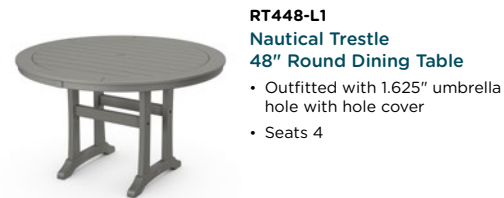

RT448-L1
Nautical Trestle 48" Round Dining Table
• Outfitted with 1.625" umbrella hole with hole cover
• Seats 4

d 48" w 48" h 29" | 90 lbs **T Vi**