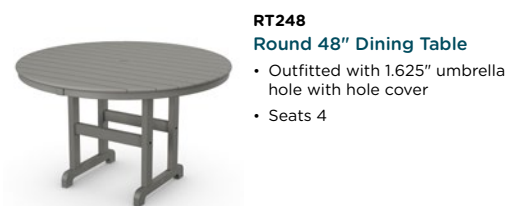

PL83-T2L1
Nautical Trestle 38" x 73" Dining Table
• Outfitted with 1.625" umbrella hole with hole cover
• Seats 6

RT248
Round 48" Dining Table
• Outfitted with 1.625" umbrella hole with hole cover
• Seats 4

d 48" w 48" h 29" | 80 lbs **T**

MATERIALS KEY (View material swatches on pages 80-81)

- **T** Classic Finish Traditional Lumber
- **V** Classic Finish Vibrant Lumber
- **L** Classic Finish Lemon Lumber
- **N** Classic Finish Navy & Crimson Red Lumber
- **N** Classic Finish Navy Lumber
- **VI** Vintage Finish Traditional Lumber
- **P** Performance Fabric
- **W** All-Weather Wicker
- **A** Aluminum
- **S** All-Weather Sling Fabric