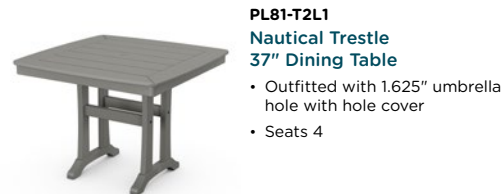

PL81-T2L1
Nautical Trestle 37" Dining Table
• Outfitted with 1.625" umbrella hole with hole cover
• Seats 4

d 38.5" w 38.5" h 29" | 65 lbs **T Vi**