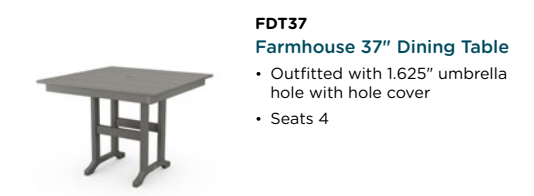

NCT31
Nautical 31" Dining Table
• Outfitted with 1.625" umbrella hole with hole cover
• Seats 2

FDT37
Farmhouse 37" Dining Table
• Outfitted with 1.625" umbrella hole with hole cover
• Seats 4

d 37.73" w 37.73" h 29.05" | 63.25 lbs **T Vi**

MATERIALS KEY (View material swatches on pages 80-81)

- **T** Classic Finish Traditional Lumber
- **V** Classic Finish Vibrant Lumber
- **L** Classic Finish Lemon Lumber
- **N** Classic Finish Navy & Crimson Red Lumber
- **N** Classic Finish Navy Lumber
- **Vi** Vintage Finish Traditional Lumber
- **P** Performance Fabric
- **S** All-Weather Sling Fabric
- **W** All-Weather Wicker
- **Al** Aluminum