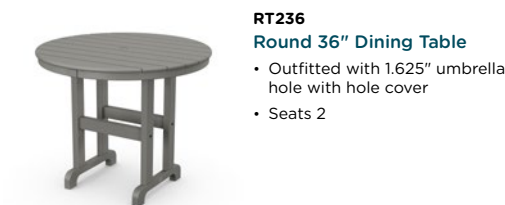

PL83-T1L1
Farmhouse Trestle 37" x 72" Dining Table
• Outfitted with 1.625" umbrella hole with hole cover
• Seats 6

RT236
Round 36" Dining Table
• Outfitted with 1.625" umbrella hole with hole cover
• Seats 2

d 35.13" w 35.13" h 29" | 55 lbs **T**