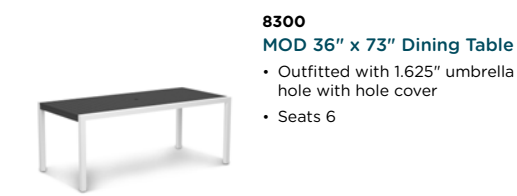

8300
MOD 36" x 73" Dining Table
• Outfitted with 1.625" umbrella hole with hole cover
• Seats 6

d 35.18" w 73.12" h 29" | 76 lbs **T V L Al**