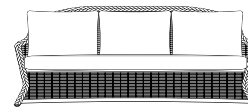

Collection In Slate Gray:

*101 Linen Dove

*102 Cast Dove

*02 Avila Gray

◀ CUSHION OPTIONS

Sofa cushions are available as 3 seat or bench cushions.

DINING

DINING CHAIR
3471+FINISH 2,31
C254+FABRIC (SEAT + BACK)
C254S+FABRIC (SEAT ONLY)
W27" D31" H38"