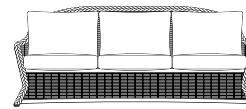

Collection In Slate Gray:

*101 Linen Dove

*102 Cast Dove

*02 Avila Gray

◀ CUSHION OPTIONS

Sofa cushions are available as 3 seat or bench cushions.

DINING

DINING CHAIR
3471+FINISH 2,31
C254+FABRIC (SEAT + BACK)
C254S+FABRIC (SEAT ONLY)
W27" D31" H38"