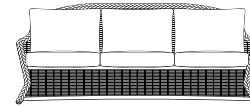

258 Natural White

440 Bistro Stripe Midnight

Collection in Raffia:

212 Westin Pebble

389 Orbital Linen

101 Linen Dove

CUSHION OPTIONS >

Sofa cushions are available as 3 seat or bench cushions.