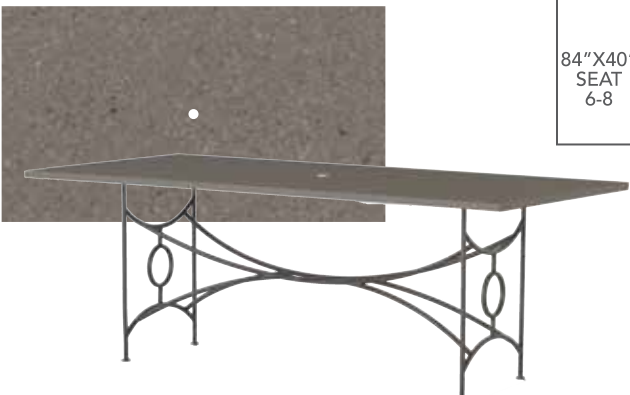

TRESTLE DINING TABLE

- #2 Black Walnut
- #5 Travertine
- #28 Dove Gray
- #31 Slate Gray (Base)

84"X40"
SEAT
6-8

84"X40" SUPERSTONE TOP
HAS UMBRELLA HOLE
1806+FINISH 2,5,28

TRESTLE DINING BASE
HAS UMBRELLA HOLE
641231
W60" D20.25" H29.5"