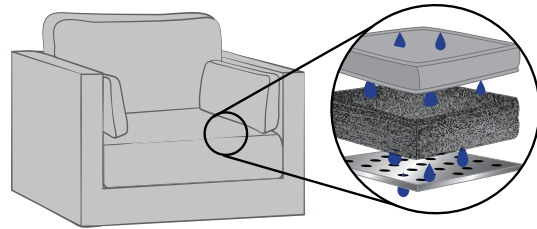

VENTI

Our fully upholstered Venti collection is entirely modern in outlook as it is a re-imagined indoor seating collection for the outdoors. Clean lines and a low frame play part to this sleek and minimalistic design. The cushions are constructed with a quick-drying foam offering an ultra-relaxed sit with cloud-like comfort.

FINISHES

Frames

Cirrus Table

Woven End Tables

CUSHIONS IN THIS COLLECTION ARE BUILT INTO THE FRAME