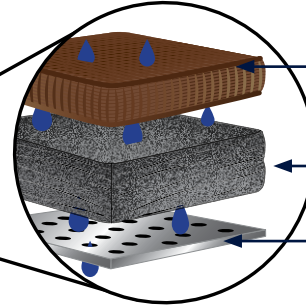

FINISH

#24 Oyster

#32 Chestnut

✓ CUSHIONS IN THIS COLLECTION ARE BUILT INTO THE FRAME

- N-Dura Resin Wicker
- Quick Dry Reticulated Foam
- Perforated Aluminum Frame

DEEP SEATING

LOUNGE
3927+FINISH 24,32
W35.75" D31.825" H35.875"