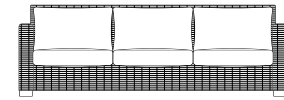

^ CUSHION OPTIONS

Sofa cushions are available as 3 seat or bench cushions.