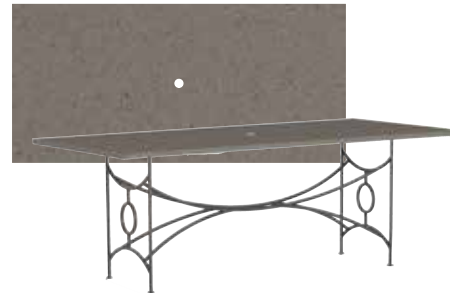

MAJORCA

Inspired by the picturesque island off the coast of Spain, Majorca, this collection is a luxury product that is equally durable as it is beautiful. Designed with comfort in mind, these large proportions and overstuffed cushions adds to this collections' intriguing aesthetic design. Majorca is made from our tubular wrought aluminum material creating a robust and durable frame.

FINISHES

Majorca:

Superstone Tables:

FABRIC SHOWN

Dining:

Lounge Chairs + Sofa:

DINING

✓ SHOWN WITH:
84"X40" RECTANGULAR
TRESTLE DINING TABLE
TOP: 1806+FINISH 2,5,28
BASE: 641231 TOP AND BASE
HAVE UMBRELLA HOLE
W60" D20.25" H29.5"

DEEP SEATING

Purchase Of Sofa, Loveseat Or 3 Sectional Pieces With Full Set Of Cushions Includes 2 Throw Pillows (867+Fabric)