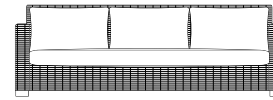

^ CUSHION OPTIONS

Sofa cushions are available as 3 seat or bench cushions.