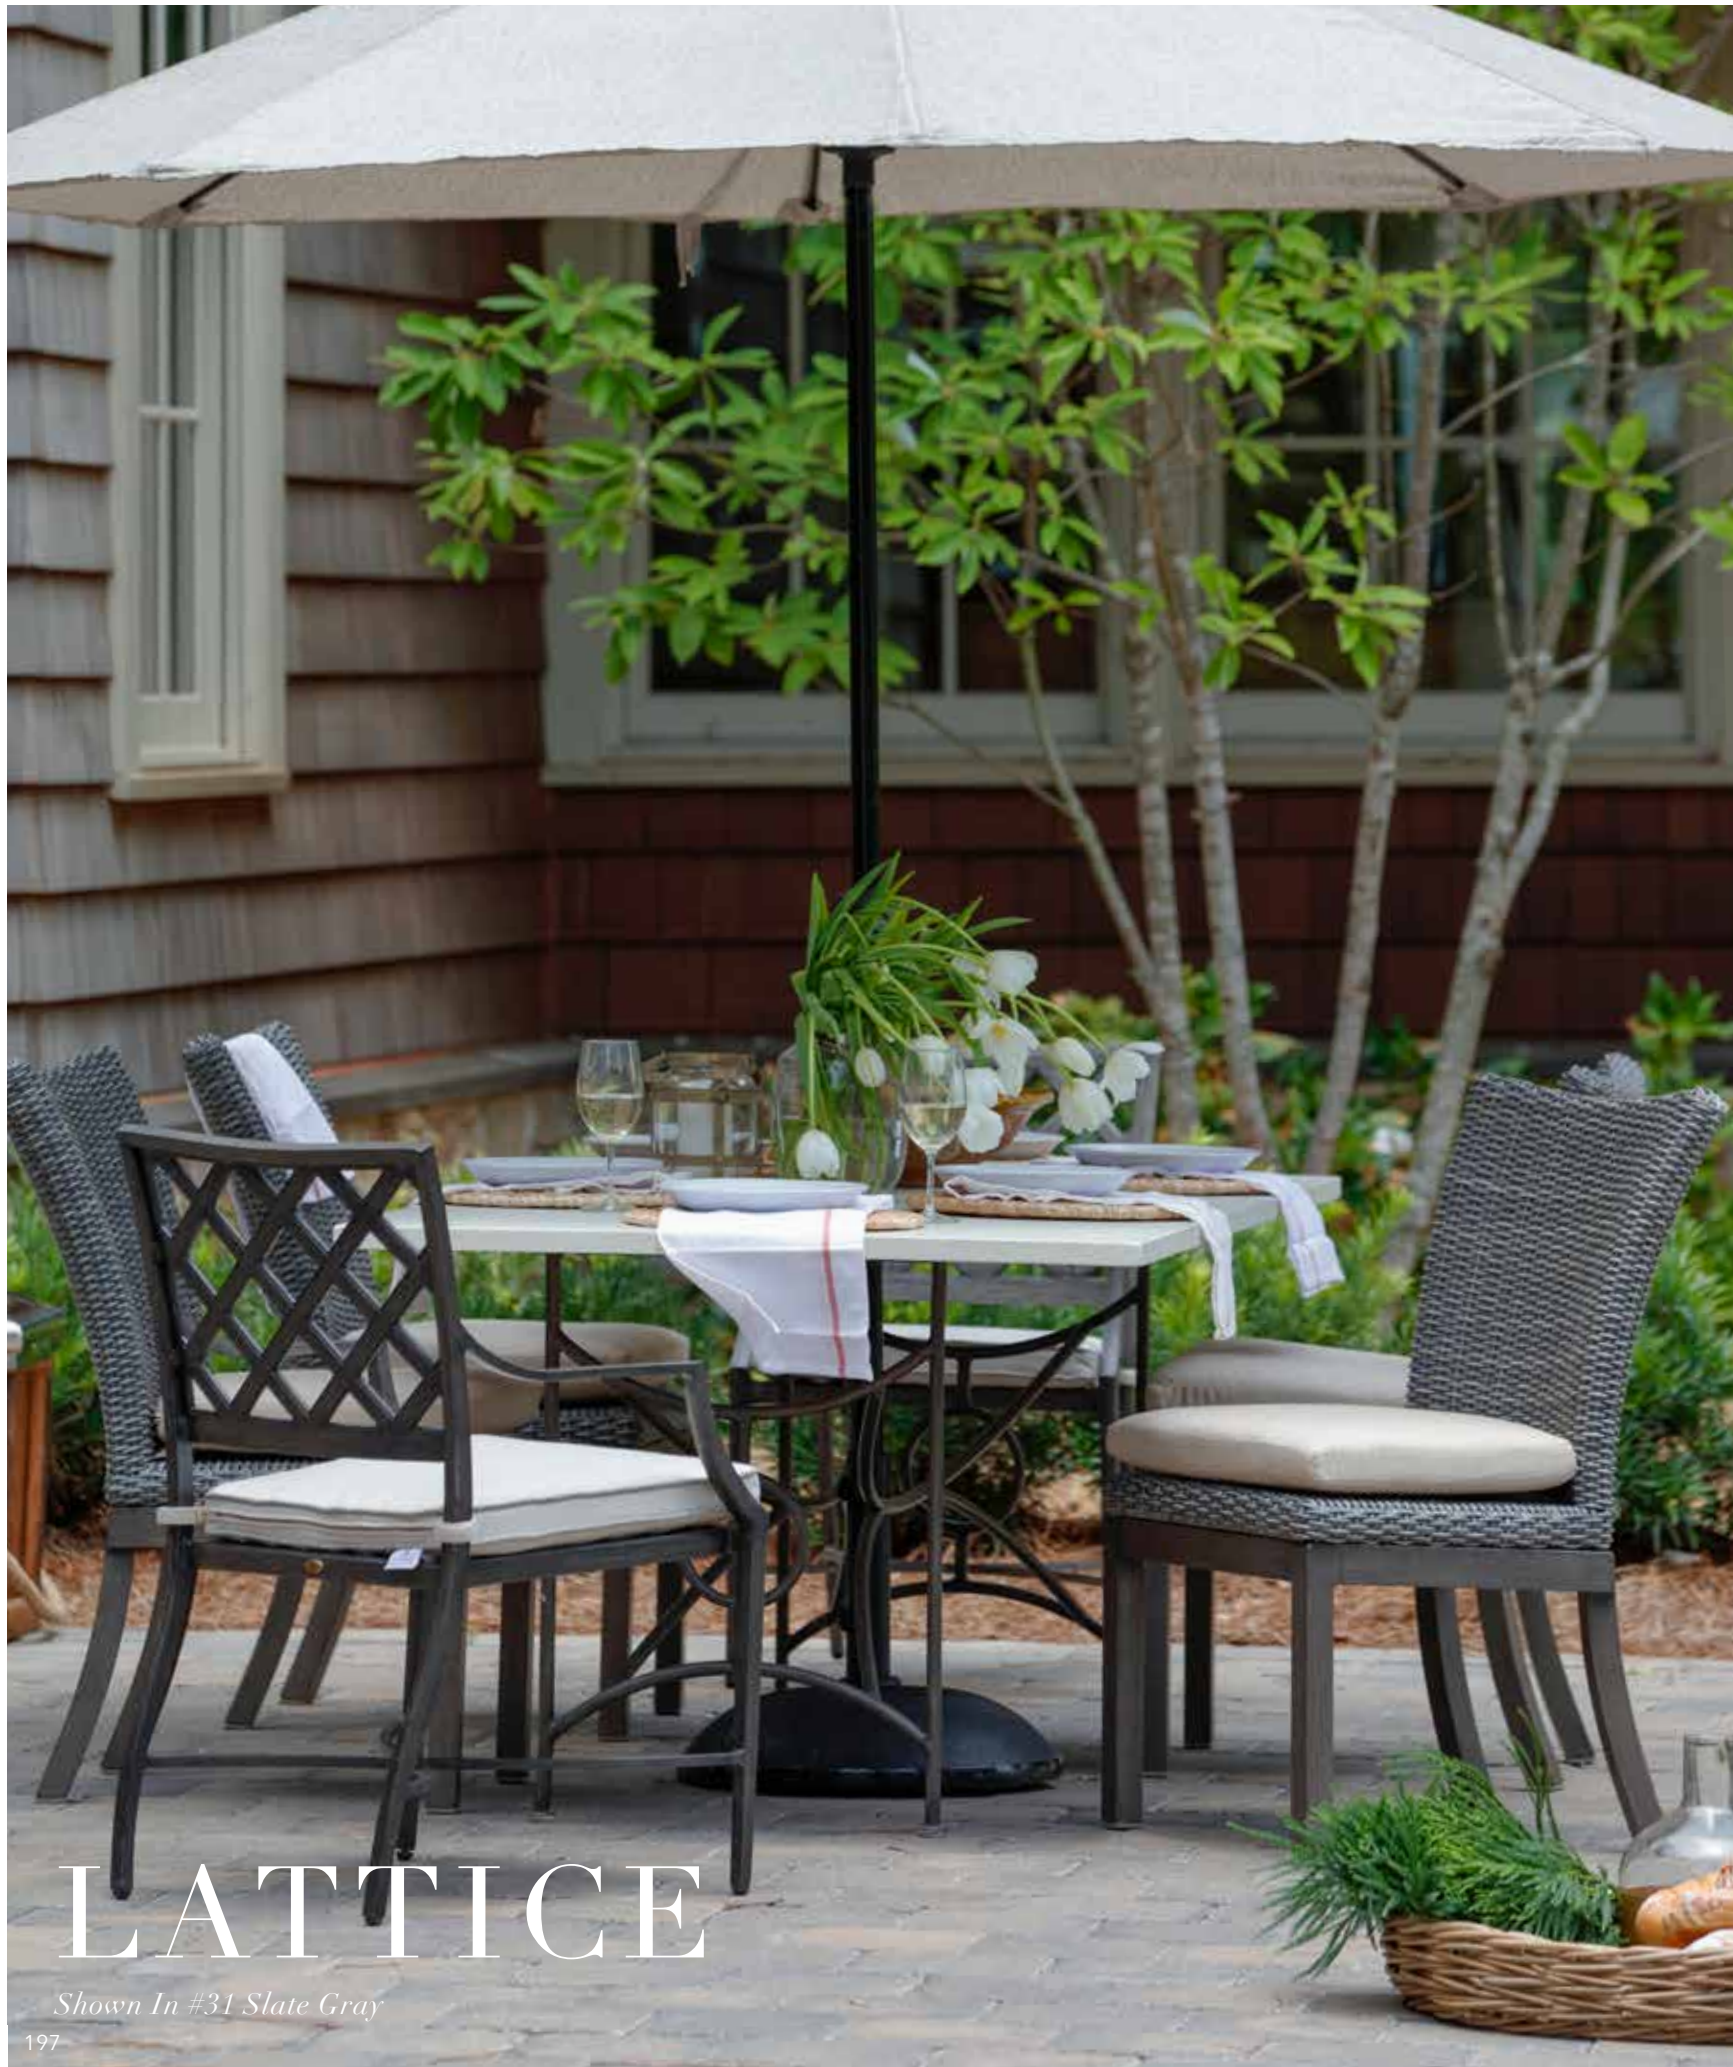

LATTICE

Shown In #31 Slate Gray