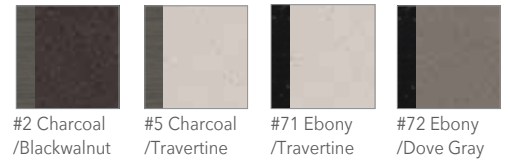

ALUMINUM

CAHABA - MIXED ALUMINUM

SUPERSTONE/ALUMINUM

ASTORIA COFFEE TABLE
355824
W48" D24" H20"

AUDREY COFFEE TABLE
6871+FINISH 2,5
W36" D36" H16.25"

CAHABA COFFEE TABLE
3822+FINISH 17,31
W46.5" D31.5" H16.25"