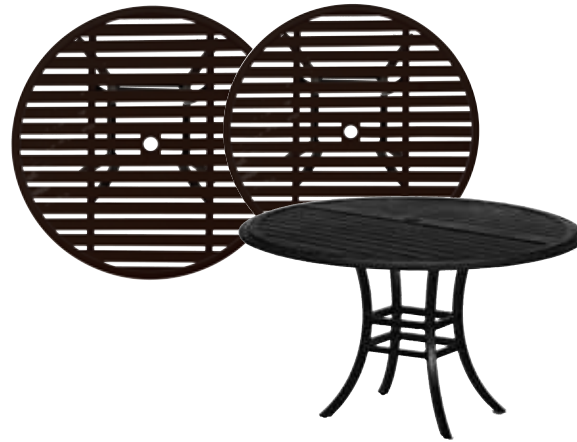

#2 Ancient Earth

VISTA 48" ROUND DINING TABLE W/UMBRELLA HOLE
38292
W48" D48" H1.5"

VISTA 40" ROUND DINING TABLE W/UMBRELLA HOLE
38282
W40" D40" H1.5"

40" SEAT 4

48" SEAT 4-6

COMPATIBLE WITH:

CORT EURO DINING BASE
3295+FINISH 2,17,24,31
W31" D31" H24"