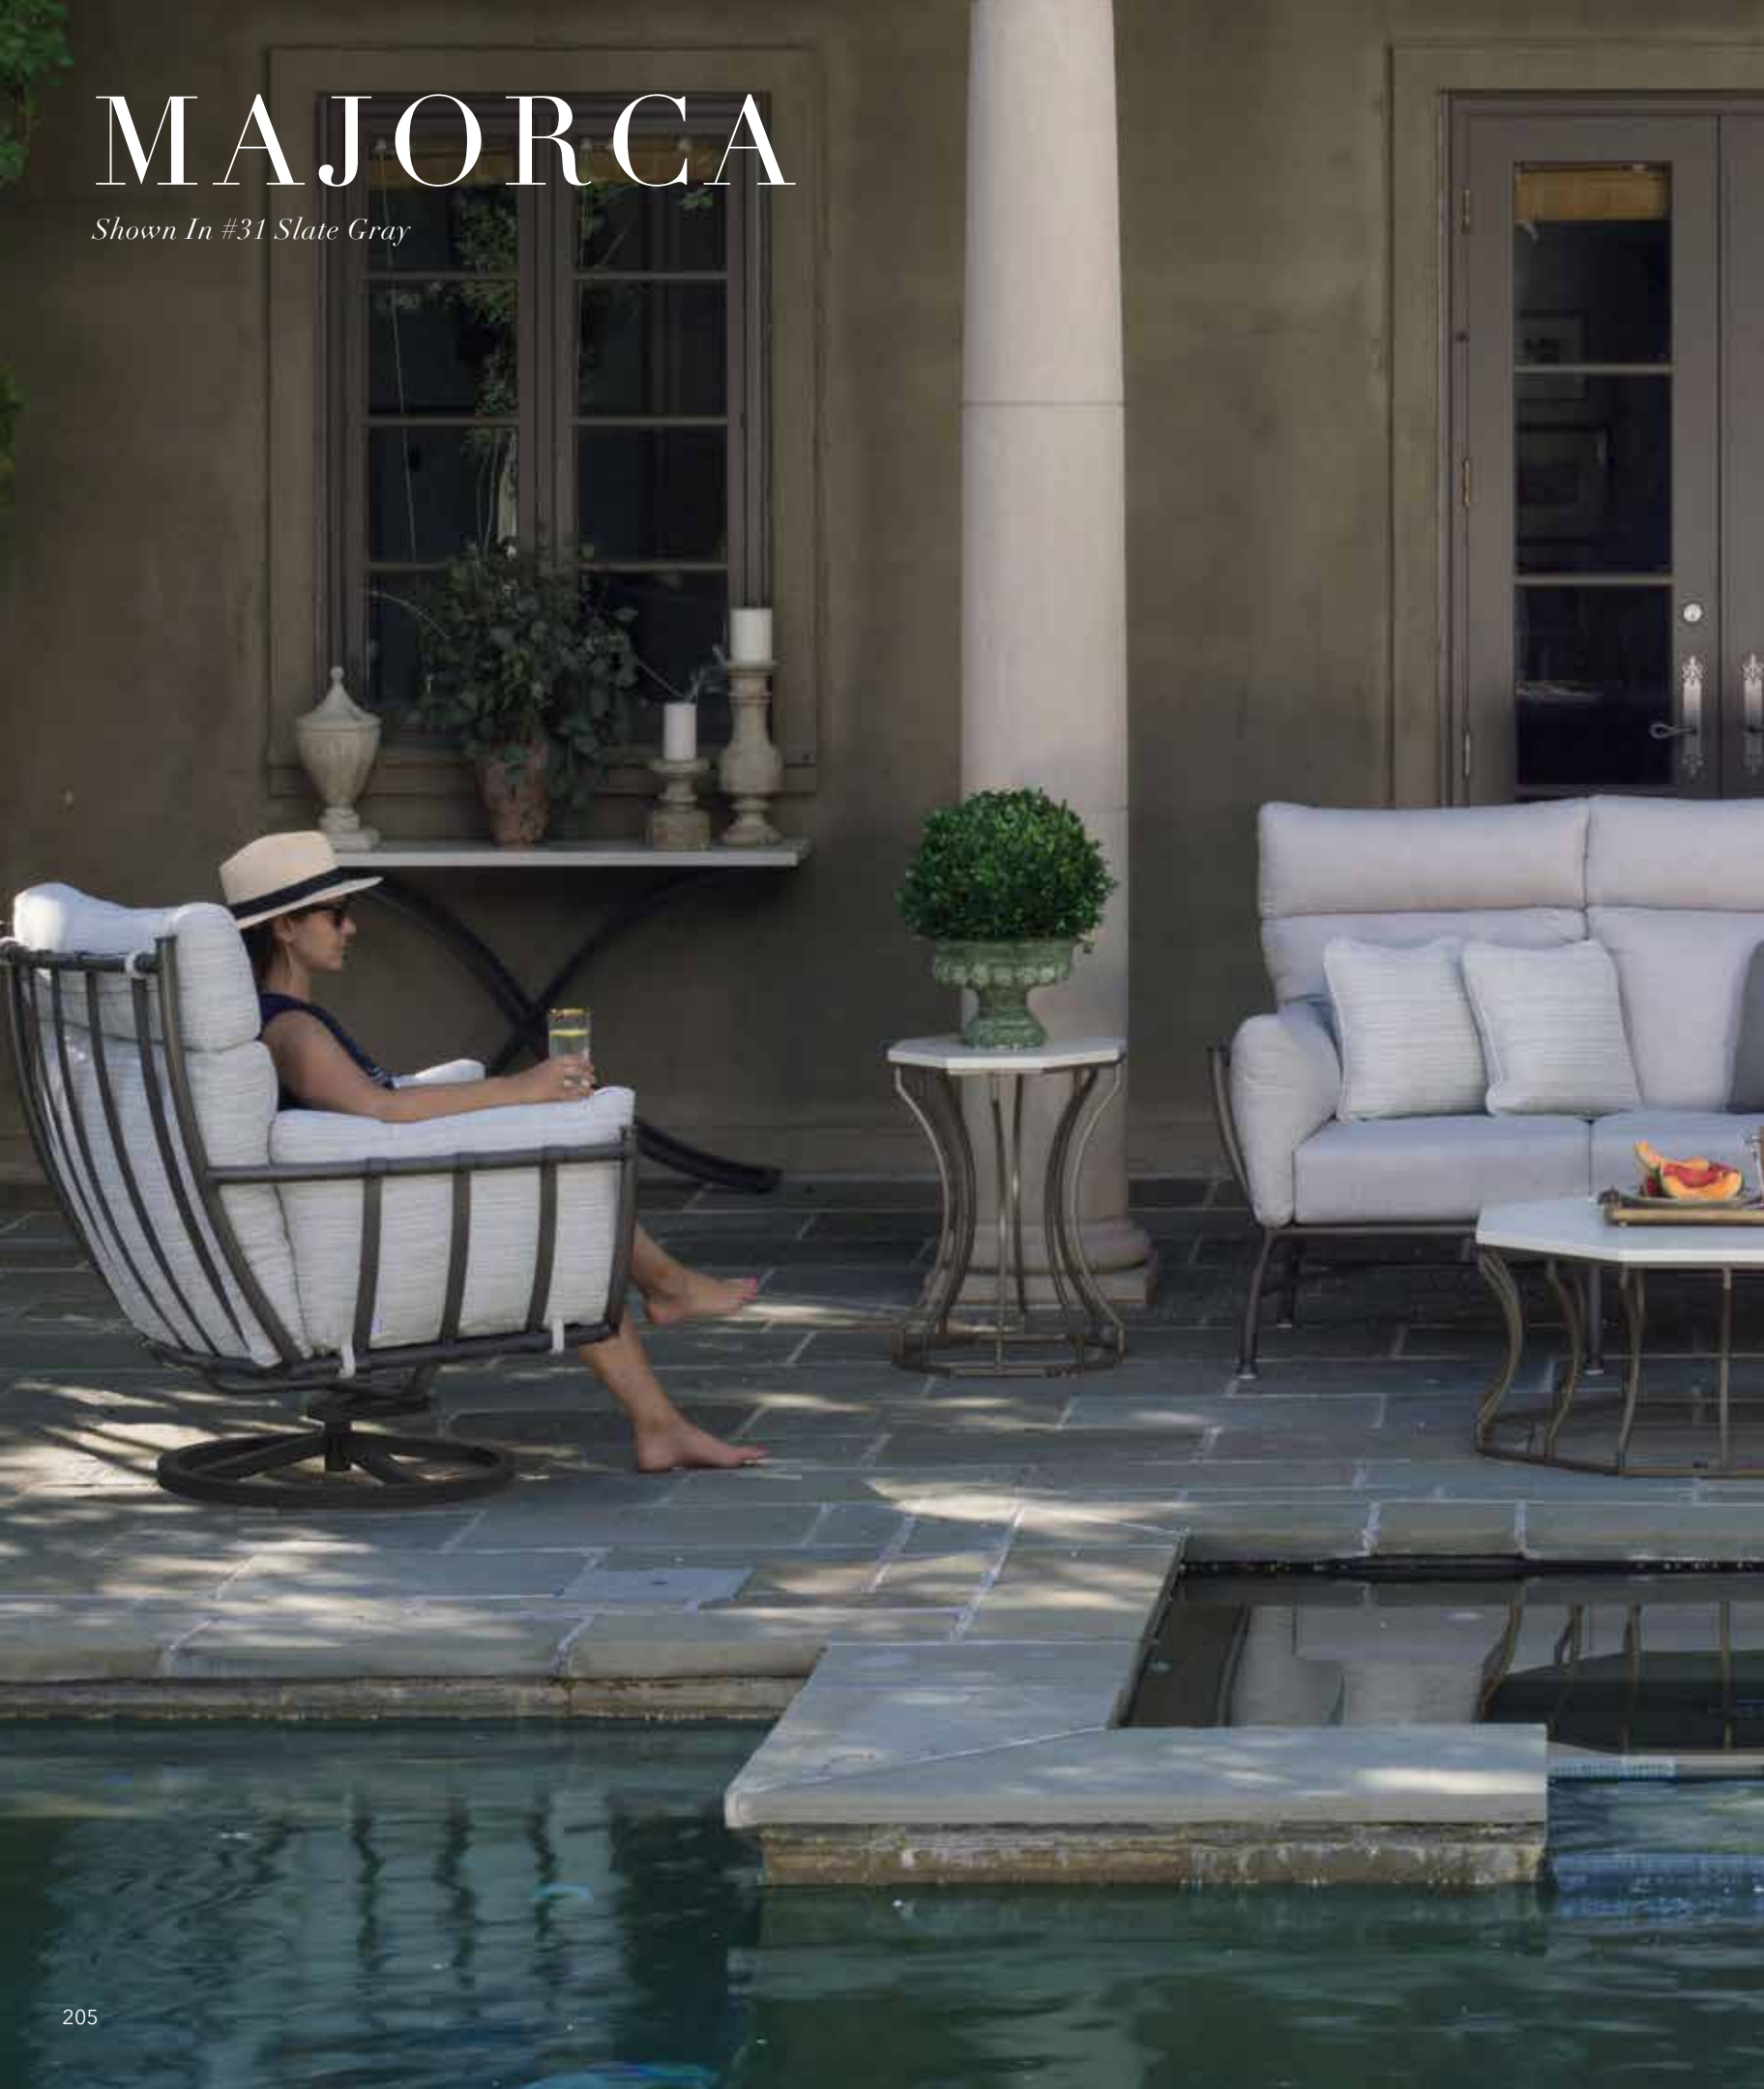

MAJORCA

Shown In #31 Slate Gray

MAJORCA

Shown In #31 Slate Gray

MAJORCA

Shown In #31 Slate Gray

MAJORCA

Inspired by the picturesque island off the coast of Spain, Majorca, this collection is a luxury product that is equally durable as it is beautiful. Designed with comfort in mind, these large proportions and overstuffed cushions adds to this collections' intriguing aesthetic design. Majorca is made from our tubular wrought aluminum material creating a robust and durable frame.