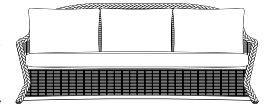

258 Natural White

440 Bistro Stripe Midnight

Collection in Raffia:

212 Westin Pebble

389 Orbital Linen

101 Linen Dove

CUSHION OPTIONS >

Sofa cushions are available as 3 seat or bench cushions.