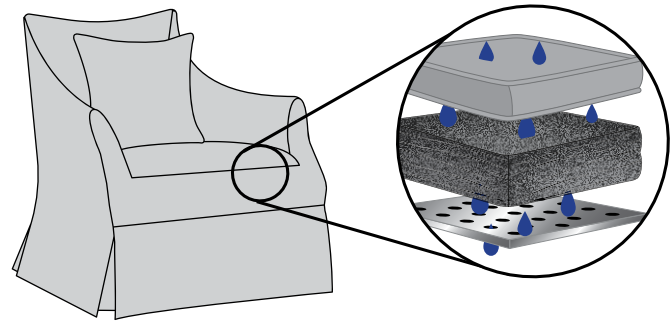

✓ SLIP COVER SITS ON UPHOLSTERED ALUMINUM FRAME.

DINING

MAJORCA ARM CHAIR
423631
C458+FABRIC (SEAT+BACK)
C458S+FABRIC (SEAT ONLY)
W27.25" D28.75" H38.875"

MAJORCA SIDE CHAIR
423731
C459+FABRIC (SEAT+BACK)
C459S+FABRIC (SEAT ONLY)
W24.5" D26.75" H38.875"