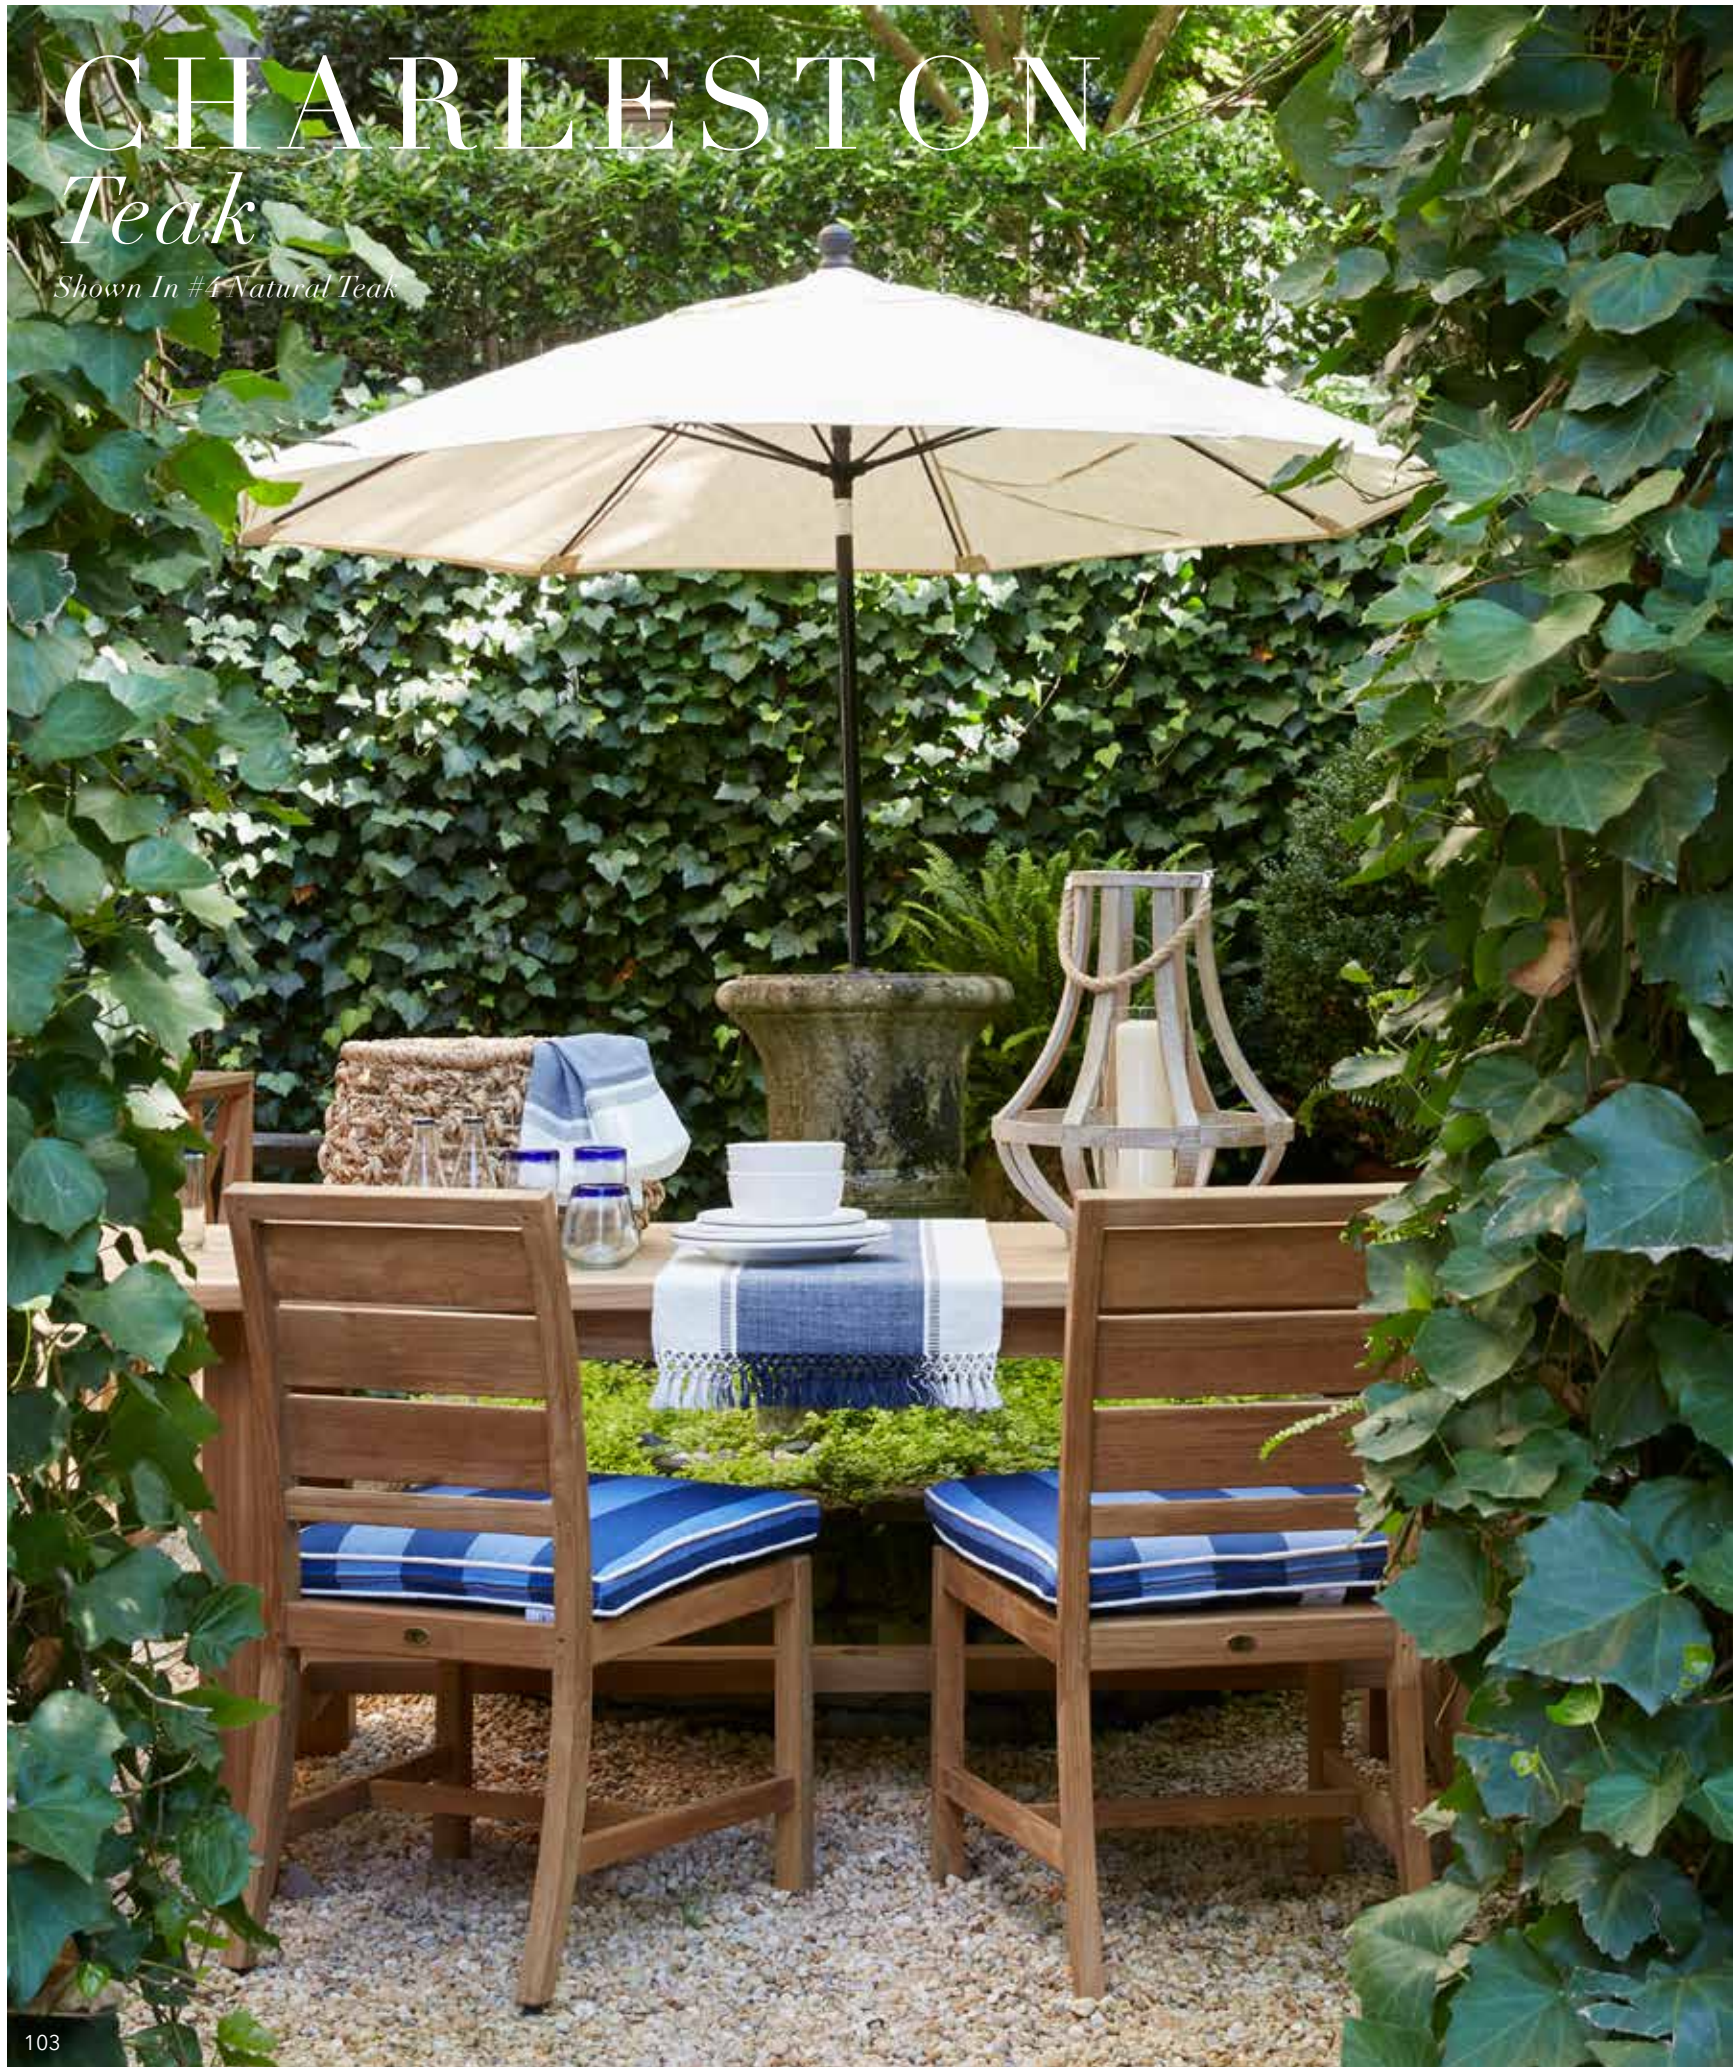

CHARLESTON

Teak

Shown In #4 Natural Teak

CHARLESTON *Teak*

This Collection is designed for use near the Ocean & other Salt Water Environments.

Crafted from our plantation harvested teak, our Charleston teak collection pairs traditional silhouettes with timeless detailing and the very best outdoor fabrics from Sunbrella. Charleston is now executed in marine grade teak, offering the same design in a material capable of withstanding harsh salt water environments. Available in natural teak as well as our exclusive oyster finish, developed to mimic the coveted silvery gray patina of aged teak giving sophistication to a coastal design.