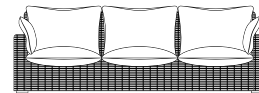

EXCLUSIVE
457 Linen Snow

Montecito cushions are available in 3 fills: Cloud, Dream™ Cushion, and Standard.

< CUSHION OPTIONS

Cushions for sofa and sectional chaises are available as seat or bench cushions.