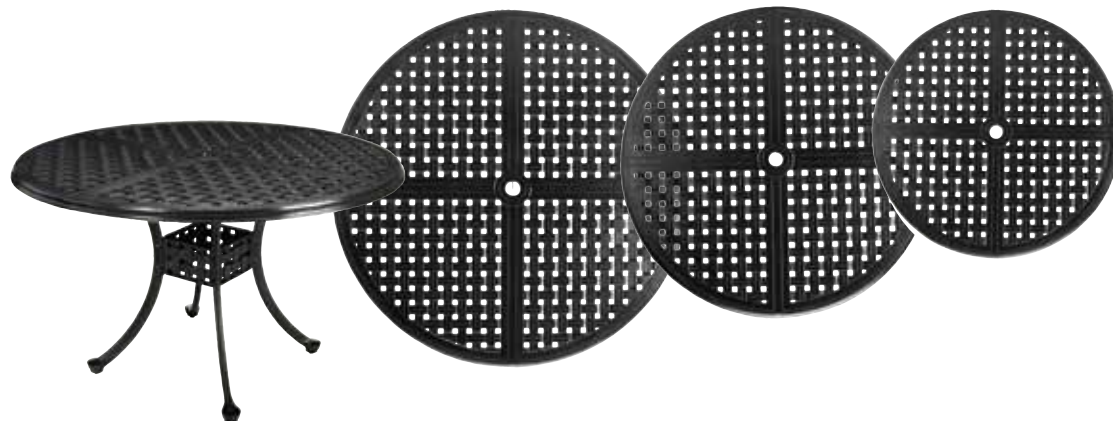

48" TOP - 40512 (HOLE)
42" TOP - 40572 (HOLE)
36" TOP - 40612 (HOLE)

- 48"
SEAT
4-6
- 42"
SEAT
4-5
- 36"
SEAT
4

WROUGHT ALUMINUM TABLES

All Wrought Aluminum Tops are 1.5" Thick

CAHABA DINING TABLES

- #17 Mahogany /Natural
- #31 Slate Gray/ Oyster