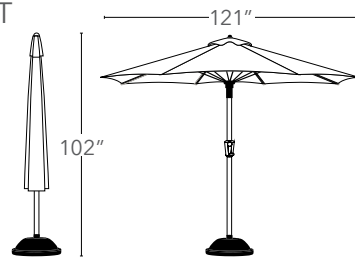

11' CRANK - AUTO TILT

INDUSTRIAL GRADE FIBERGLASS

11FT UMBRELLA
7564+FINISH 0,24
UMBRELLA COVER
764+FABRIC

Recommended Base: 110 Lb Composite
Umbrella Base With Wheels (110 Lbs.)
92260