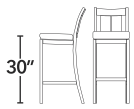

30" BARSTOOLS

Items below have a seat height of 30" & are recommended for use with bar height tables.