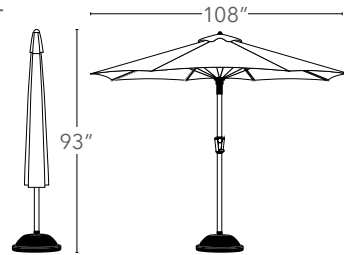

9' CRANK - AUTO TILT

INDUSTRIAL GRADE FIBERGLASS

9FT UMBRELLA
7562+FINISH 0,24
UMBRELLA COVER
780+FABRIC