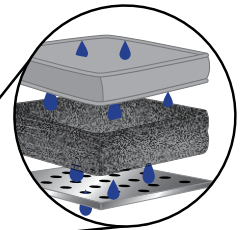

417 Tropical Midnight

SLIP COVER SITS ON AN UPHOLSTERED ALUMINUM FRAME

✓ CUSHION OPTIONS

Select items are available with a knife edge back cushion:

Lounge:
C651+Fabric

Swivel Glider:
C653+Fabric

Sofa:
C652+Fabric