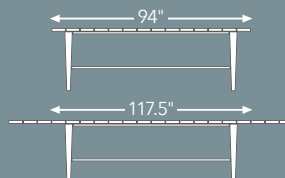

✓ ESSENTIALS:

COAST
ARM CHAIR
27304
W22" D23" H31.5"

COAST
SIDE CHAIR
27314
W18.5" D24" H31"

EXTENSION TABLE
27474
W39.5" D94.375" H29.75"
W39.5" D117.5" H29.75"
(WHEN EXTENDED)

COAST LOUNGE
CHAIR
27374
W26.75" D28" H30"
COAST EASY CHAIR 27324
HEADREST CUSHION
C234+FABRIC
W27.25" D43" H33.5"
COAST OTTOMAN
27404
W26.875" D12.25" H14"

Table is 117.5" when fully extended.
Table sits 10 in this configuration:
4 on each side and 1 on each end.
Available in Natural Teak Only.
Does NOT have an Umbrella Hole.