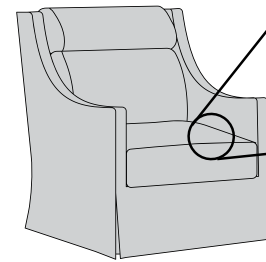

417 Tropical Midnight

SLIP COVER SITS ON AN UPHOLSTERED ALUMINUM FRAME

✓ CUSHION OPTIONS

Select items are available with a knife edge back cushion:

Lounge:
C651+Fabric

Swivel Glider:
C653+Fabric

Sofa:
C652+Fabric