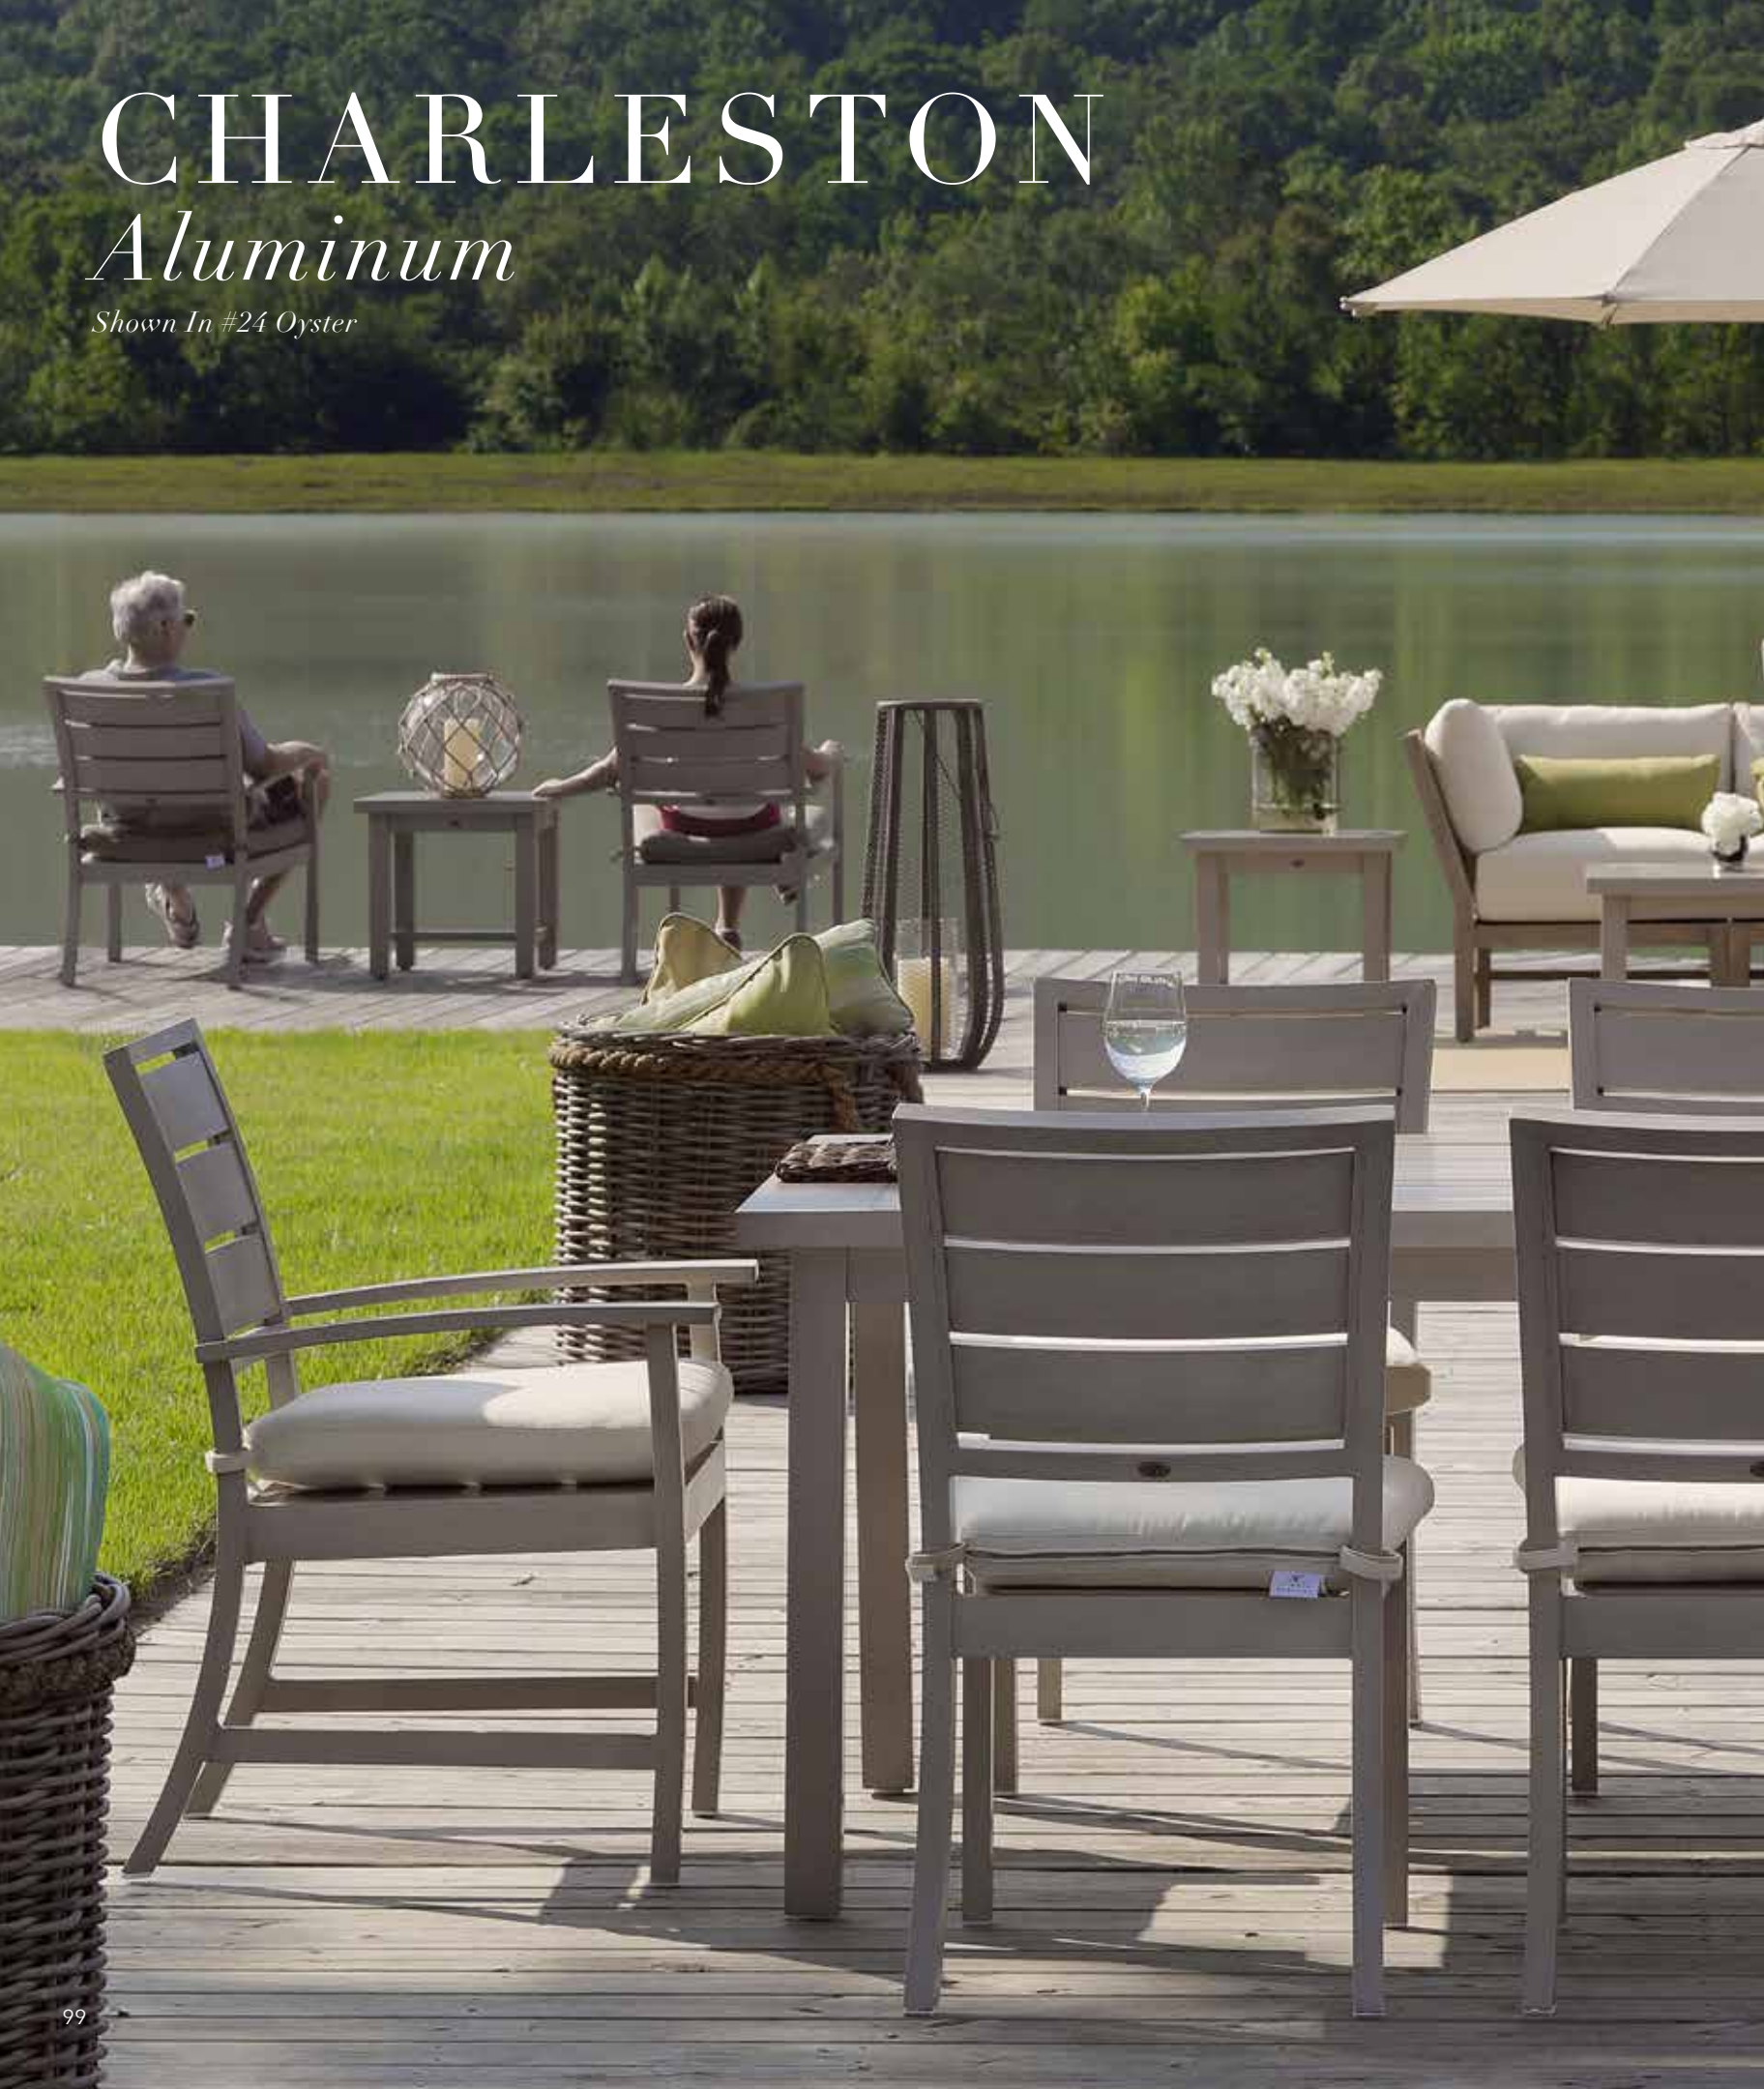

Aluminum

Shown In #24 Oyster

CHARLESTON *Aluminum*

This collection blends a classic wide plank coastal furniture design with updated proportions and technological sensibility. Available in a number of finishes, our wrought aluminum has hand polished, 360-degree welds, completed in our ultra UV resistant powder-coated finish.