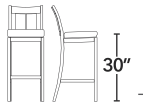

Items below have a seat height of 30" & are recommended for use with bar height tables.

30" BARSTOOLS