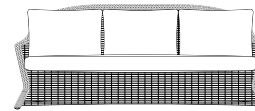

101 Linen
Dove

347 Astoria
Carbon

CUSHION OPTIONS

Sofa cushions are available as 3 seat or bench cushions.

DINING

ARM CHAIR
3530+FINISH 24,31
C745+FABRIC
(SEAT ONLY)
W28" D27.5" H37.5"

SIDE CHAIR
3536+FINISH 24,31
C746+FABRIC
(SEAT ONLY)
W19" D21.5" H38"