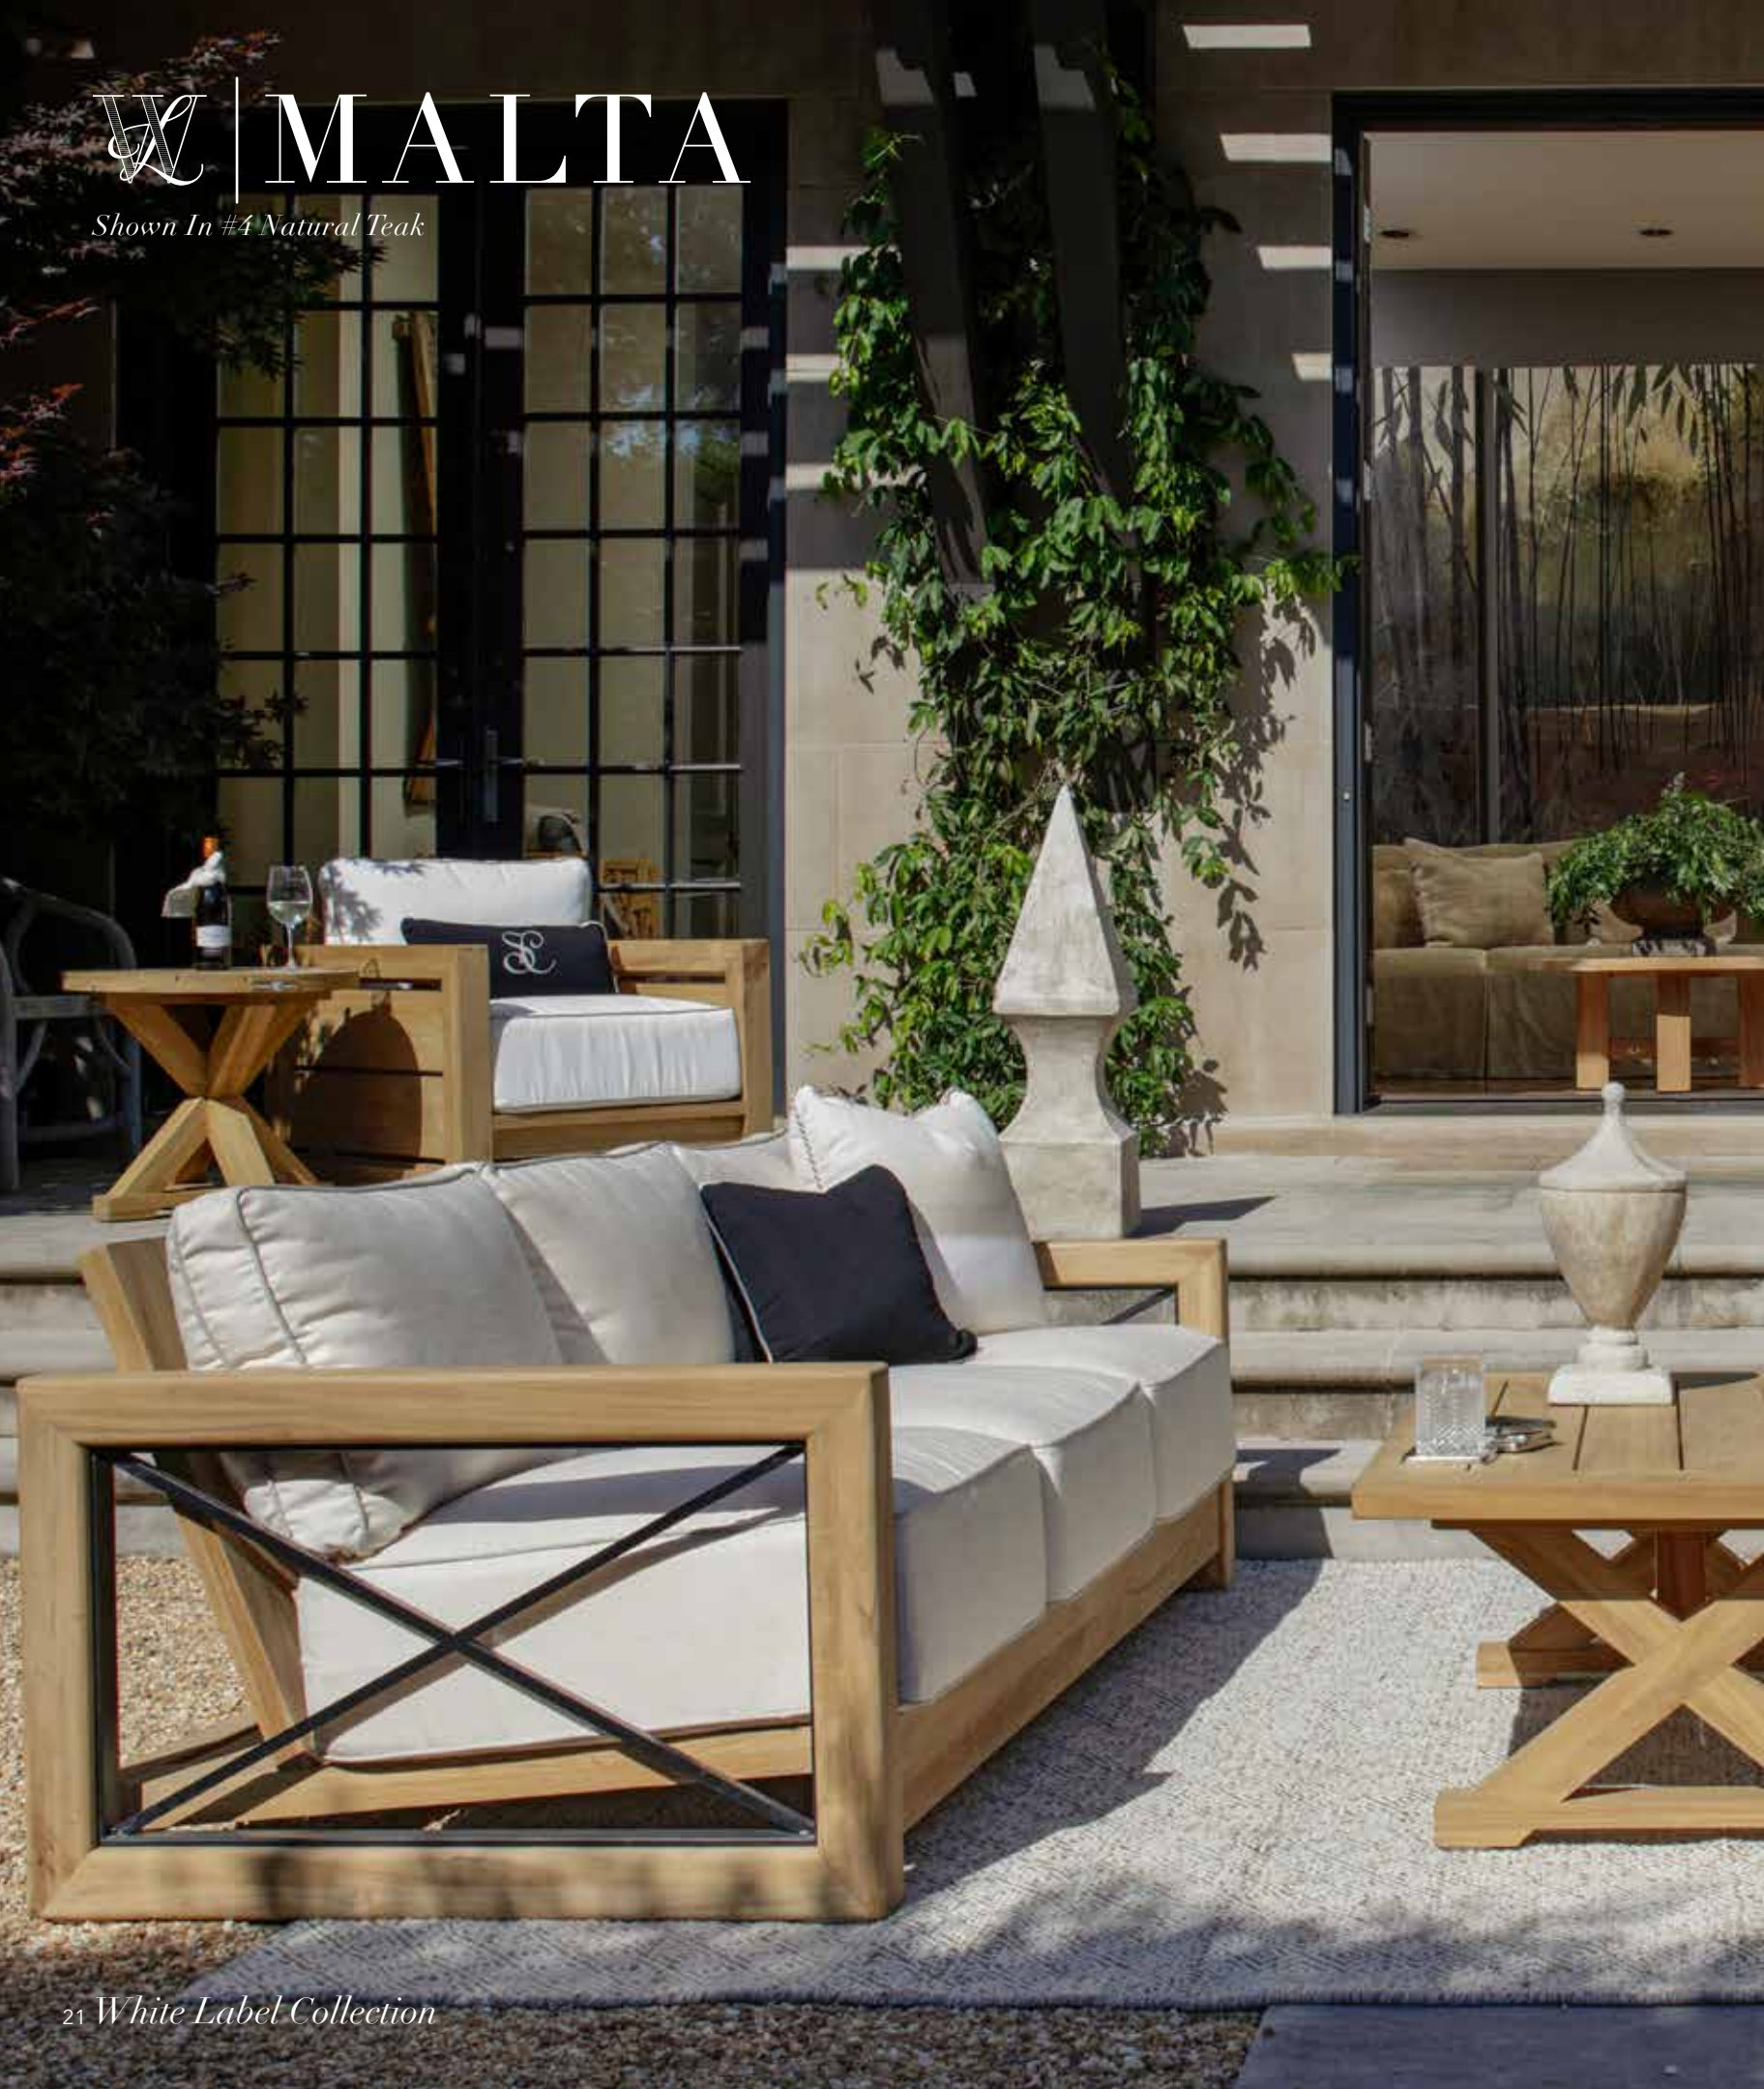

W | MALTA

Shown In #4 Natural Teak

*This Collection is designed for use near the
Ocean & other Salt Water Environments.*

W | MALTA

Shown In #4 Natural Teak

A transitional and unique statement of comfort with clean geometric lines. Our Malta is crafted of slow growth plantation teak, framing an airy aluminum x-pattern. Topped with our ultra deep dream cushion this is the ultimate luxury experience.